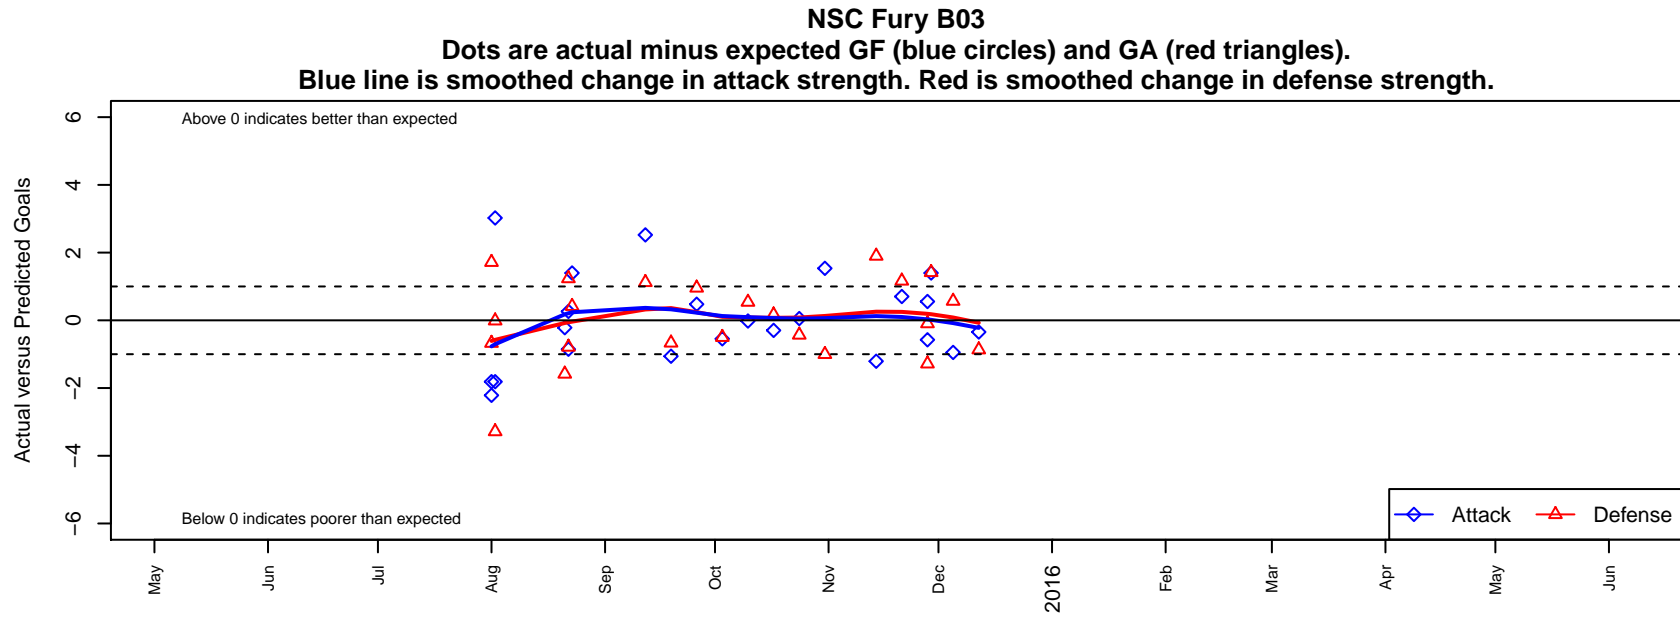

NSC Fury B03

Northshore SC
 Woodinville, WA
 B03 total strength=490
 attack=0.36 defense=0.32
 fall league = NPSL Div 2 U12

alt names used:
 NSC B03 Fury
 NSC Fury U12
 Northshore Select Fury
 NSC Fury

Venues played:
 2015 Strawberry Classic BU12
 2015 Xtreme Cup BU12 Silver
 2015 NPSL Division 2 U12
 2015 Cranberry Cup U12

**attack and defense variance (black dot)
relative to other teams
and top 10 in region**

**attack and defense rating
relative to others at age
and all opponents in last 13 months**

Performance relative to 13 month average