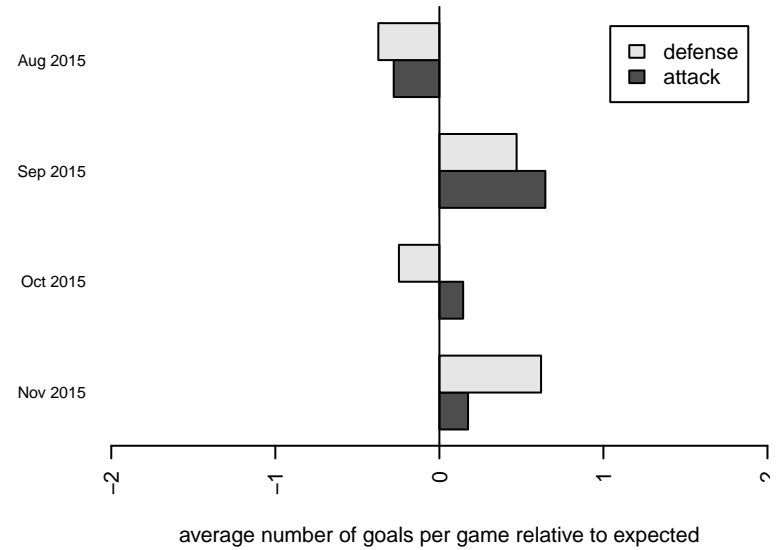

Performance relative to 13 month average