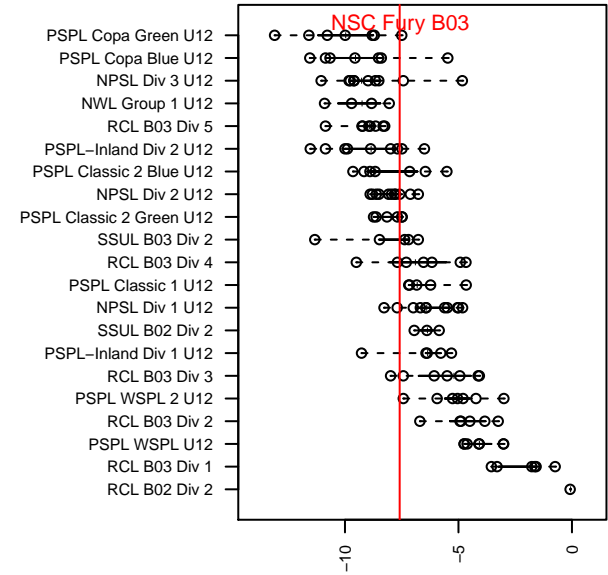

NSC Fury B03

Northshore SC
 Woodinville, WA
 B03 total strength=490
 attack=0.36 defense=0.32
 fall league = NPSL Div 2 U12

alt names used:
 NSC B03 Fury
 NSC Fury U12
 Northshore Select Fury
 NSC Fury

Venues played:
 2015 Strawberry Classic BU12
 2015 Xtreme Cup BU12 Silver
 2015 NPSL Division 2 U12
 2015 Cranberry Cup U12

**attack and defense variance (black dot)
relative to other teams
and top 10 in region**

**attack and defense rating
relative to others at age
and all opponents in last 13 months**

Performance relative to 13 month average